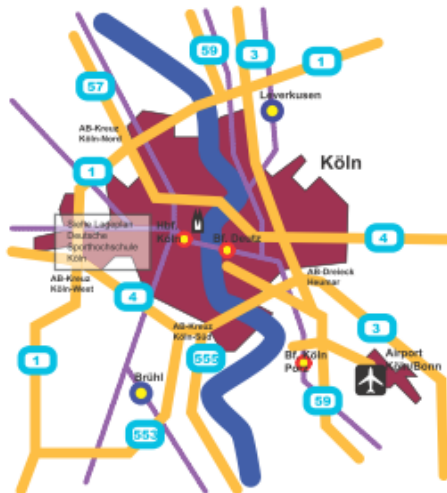

### Address

German Sport University  
Am Sportpark Müngersdorf 6  
50933 Köln

The German Sport University is located close to two important airports. Dusseldorf airport (all major airlines) is as close as 30 minutes using regional trains to Cologne Central Station. This station can be reached from Cologne airport (large number of low cost carriers) within ten minutes by local train.

From Cologne Central Station there are frequent means of public transportation to the German Sport University (bus, tram) that take around 20 to 25 minutes to the campus. The easiest way will be to take tram line 16 or 18 from the Central Station to Neumarkt (direction Bonn) and then tram line 1 to Junkersdorf Sporthochschule (direction Weiden). At the station you will be guided to the conference venue.

### Öffentliche Verkehrsmittel - Public Transport

Straßenbahn/Tram	Linie 1
Busse/Busses	Linie 141/143/144
Haltestelle/Station	Junkersdorf/Sporthochschule

### **Regular fee**

First category: A 3-star superior hotel is located in the district of Cologne-Junkersdorf (24/7 service; rooms are air conditioned, have WIFI and cable television; breakfast is included). The conference location is about 1km away and can be reached easily by walking or tram (1 station).